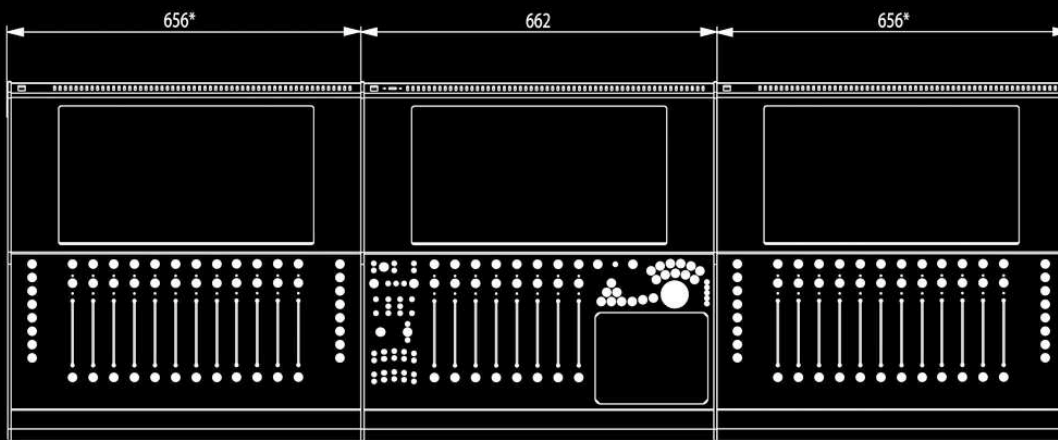

TOP VIEW

SIDE VIEW

REAR VIEW

ALL DIMENSIONS IN MM

\*\* DIMENSIONS INCLUDE RUBBER FEET (6MM)

CONSOLE WEIGHT = 22KG

EXTERNAL POWER SUPPLY WEIGHT = 1KG

TOP VIEW

REAR VIEW

ALL DIMENSIONS IN MM

\*\* DIMENSIONS INCLUDE RUBBER FEET (6MM)

\* ONLY 1 END PLATE IS FITTED BETWEEN THE CONSOLE AND EACH EXT BAY SO EACH EXT BAY ONLY ADDS 656MM TO THE OVERALL WIDTH