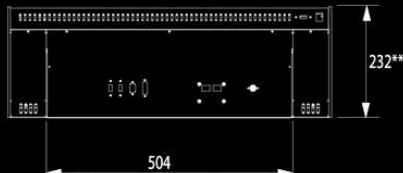

TOP VIEW

SIDE VIEW

REAR VIEW

ALL DIMENSIONS IN MM

\*\* DIMENSIONS INCLUDE RUBBER FEET (6MM)

CONSOLE WEIGHT = 22KG

EXTERNAL POWER SUPPLY WEIGHT = 1KG

TOP VIEW

REAR VIEW

ALL DIMENSIONS IN MM

\*\* DIMENSIONS INCLUDE RUBBER FEET (6MM)

\* ONLY 1 END PLATE IS FITTED BETWEEN THE CONSOLE AND EACH EXT BAY SO EACH EXT BAY ONLY ADDS 656MM TO THE OVERALL WIDTH