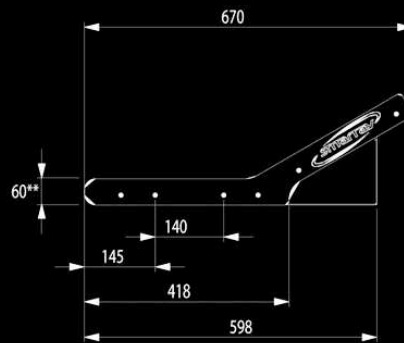

TOP VIEW

SIDE VIEW

REAR VIEW

ALL DIMENSIONS IN MM

\*\* DIMENSIONS INCLUDE RUBBER FEET (6MM)

CONSOLE WEIGHT = 22KG

EXTERNAL POWER SUPPLY WEIGHT = 1KG

TOP VIEW

REAR VIEW

ALL DIMENSIONS IN MM

\*\* DIMENSIONS INCLUDE RUBBER FEET (6MM)

\* ONLY 1 END PLATE IS FITTED BETWEEN THE CONSOLE AND EACH EXT BAY SO EACH EXT BAY ONLY ADDS 656MM TO THE OVERALL WIDTH