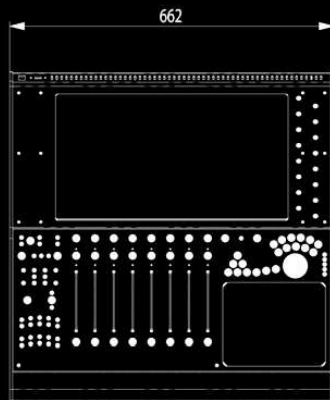

TOP VIEW

SIDE VIEW

REAR VIEW

ALL DIMENSIONS IN MM

\*\* DIMENSIONS INCLUDE RUBBER FEET (6MM)

CONSOLE WEIGHT = 22KG

EXTERNAL POWER SUPPLY WEIGHT = 1KG

TOP VIEW

REAR VIEW

ALL DIMENSIONS IN MM

\*\* DIMENSIONS INCLUDE RUBBER FEET (6MM)

\* ONLY 1 END PLATE IS FITTED BETWEEN THE CONSOLE AND EACH EXT BAY SO EACH EXT BAY ONLY ADDS 656MM TO THE OVERALL WIDTH