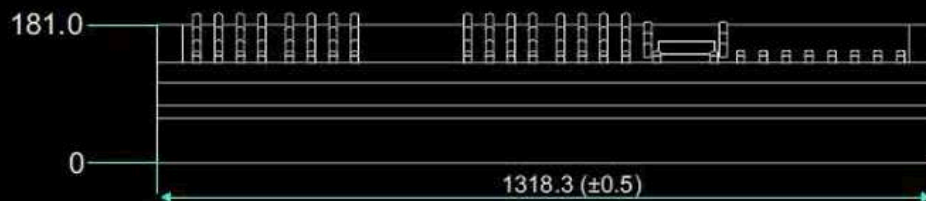

### Smart Console dimensions sans l'ARC

PLATE 1: PROFESSIONAL SERIES DIMENSIONS FOR DESK MOUNTING. ALL DIMENSIONS ARE IN MILLIMETRES. HEIGHT OF RUBBER FEET IS 5MM.

PLATE 2: LOCATIONS OF M6 MOUNTING SCREWS FOR FURNITURE MOUNTING. ALL DIMENSIONS ARE IN MILLIMETRES.

Top View

Front View

PLATE 3: P72 MIX 24 AND P72 POST 16 WIDTH DIMENSIONS.