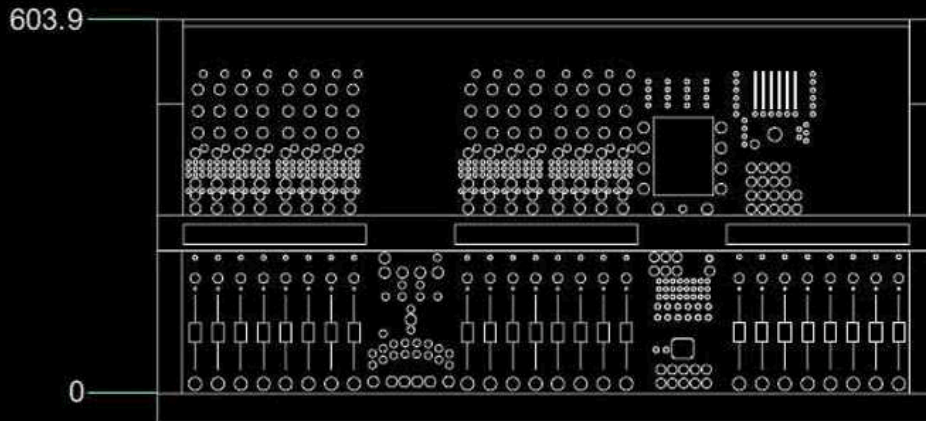

### Smart Console dimensions sans l'ARC

PLATE 1: PROFESSIONAL SERIES DIMENSIONS FOR DESK MOUNTING. ALL DIMENSIONS ARE IN MILLIMETRES. HEIGHT OF RUBBER FEET IS 5MM.

PLATE 2: LOCATIONS OF M6 MOUNTING SCREWS FOR FURNITURE MOUNTING. ALL DIMENSIONS ARE IN MILLIMETRES.

Top View

Front View

PLATE 3: P72 MIX 24 AND P72 POST 16 WIDTH DIMENSIONS.