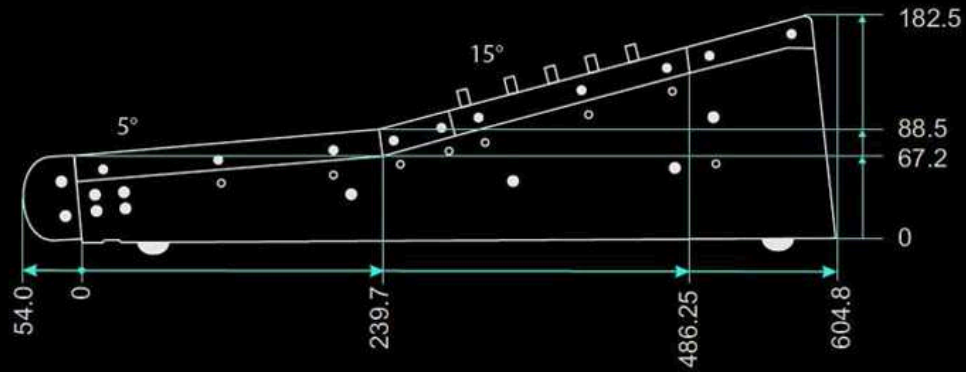

### Smart Console dimensions sans l'ARC

PLATE 1: PROFESSIONAL SERIES DIMENSIONS FOR DESK MOUNTING. ALL DIMENSIONS ARE IN MILLIMETRES. HEIGHT OF RUBBER FEET IS 5MM.

PLATE 2: LOCATIONS OF M6 MOUNTING SCREWS FOR FURNITURE MOUNTING. ALL DIMENSIONS ARE IN MILLIMETRES.

Top View

Front View

PLATE 3: P72 MIX 24 AND P72 POST 16 WIDTH DIMENSIONS.