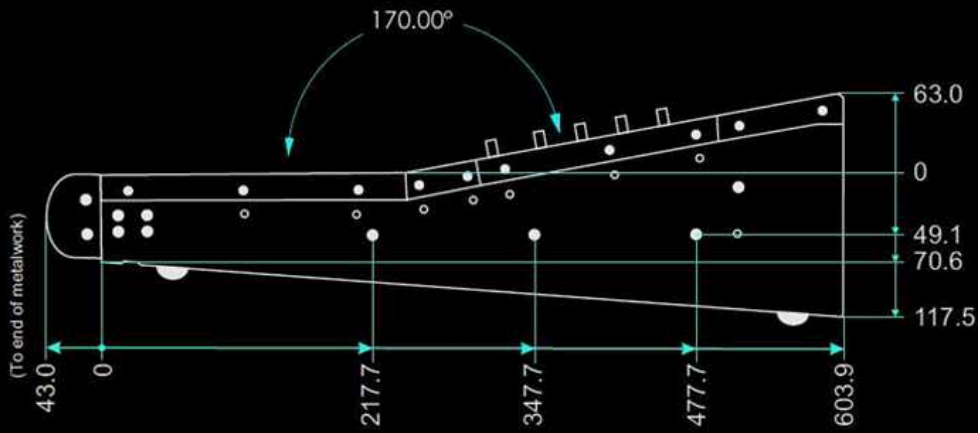

### Smart Console dimensions sans l'ARC

PLATE 1: PROFESSIONAL SERIES DIMENSIONS FOR DESK MOUNTING. ALL DIMENSIONS ARE IN MILLIMETRES. HEIGHT OF RUBBER FEET IS 5MM.

PLATE 2: LOCATIONS OF M6 MOUNTING SCREWS FOR FURNITURE MOUNTING. ALL DIMENSIONS ARE IN MILLIMETRES.

Top View

Front View

PLATE 3: P72 MIX 24 AND P72 POST 16 WIDTH DIMENSIONS.